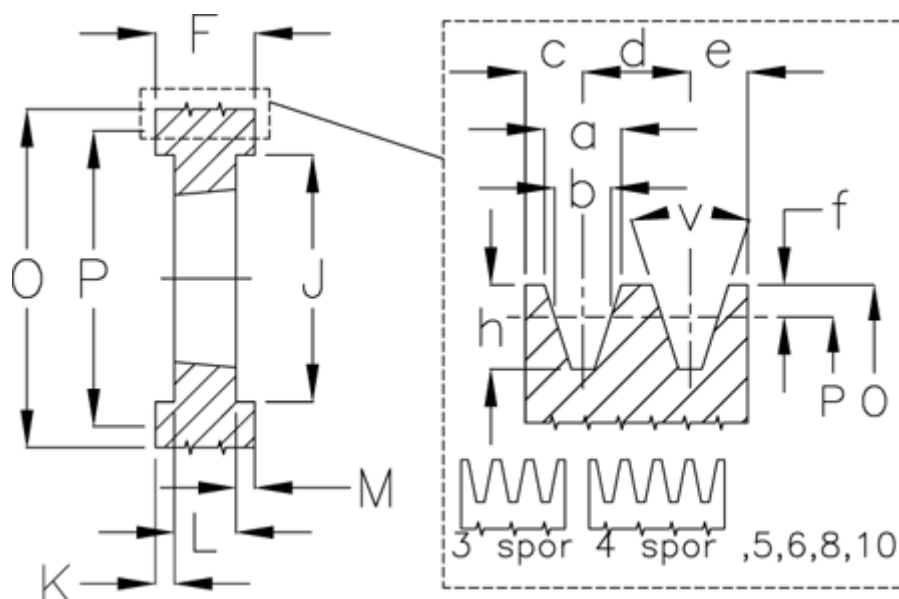

Article number: 604112026506

Description: V-belt pulley SPC 265/6 TL3535

Measures

a	= 22.0	For bush	= 3535	O	= 274.6
b	= 19.0	h	= 23.8	P	= 265
Bush ζ max	= 90	J	= 209	Type	= SPC
c	= 17.0	K	= 36,5	v	= 34 degrees
d	= 25.5	L	= 89		
e	= 17.0	m	= 36.5		
f	= 4.8	N	= -		
F	= 162	Number of ribs	= 6		